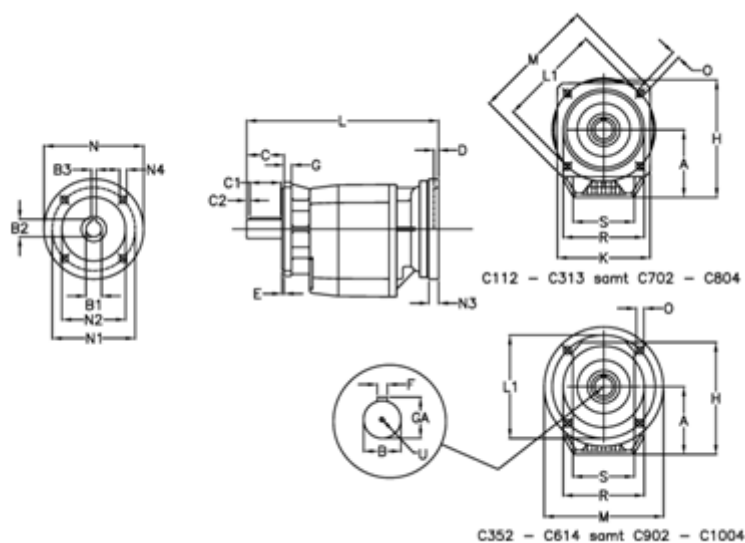

Article number: 40600701122460

Description: Helical gearbox
C702F-11,2-P180B5

Measures

A = 208.0	D = 6.0	L1 = 300	R = 262
B = 60	E = 5	M = 350	S = 250
B1 = 48	F = 18	N = 350	U = M20x42
B2 = 51.8	G = 17	N1 = 300	
B3 = 14	GA = 64.0	N2 = 250	
C = 120	H = 358.0	N3 = 23	
C1 = 90	K = 300	N4 = 18	
C2 = 15	L = 575.0	O = 18.0	